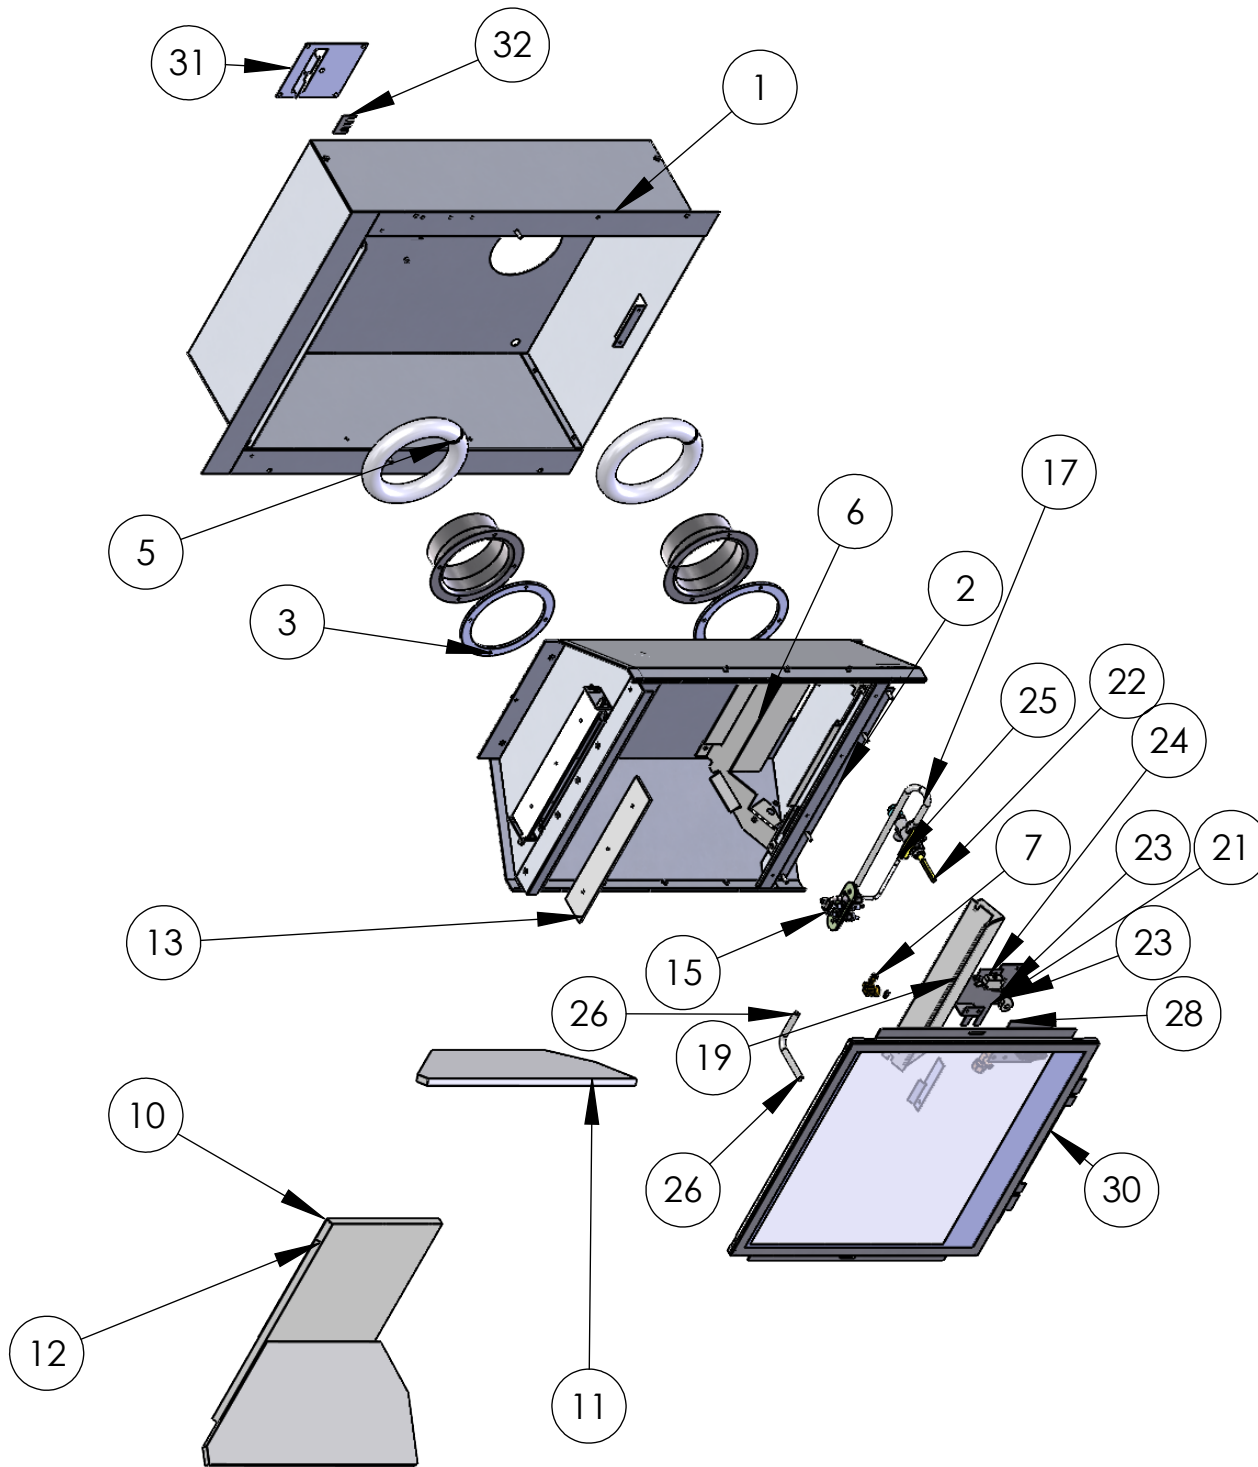

RS Glass Frame Assembly

ITEM NO.	Description	Part Number	QTY.
1	Glass Frame	UK: 5859 / China: 9042	1
2	Side Seal	5931	2
3	Top Seal	5930	2
4	Glass	5881	1

RS terminal Assembly

ITEM NO.	Description	Part Number	QTY.
1	terminal Assy	2185	1
2	flue Duct	2180	1
3	Flue Back Plate	2179	1
4	wall gasket	2107	1

RS Manual Control Assy Drawing

ITEM NO.	Description	Part Number	QTY.
1	outer Firebox	5758	1
2	comb chamber	5858	1
3	spigot gasket	2111	2
4	Flue Spigot	2169	2
5	2091 dough seal	2091	2
6	Burner support	4537	1
7	injector elbow	5856	1
8	copper washer	5866	1
9	injector tip	High(360):5867 / Low(220):5869	1
10	Rear Ceramic	4533	1
11	Side Ceramic	RH: 4532 / LH: 4610	2
12	Throat Ceramic	4534	1
13	Relief gasket	4637	1
14	Gasket Clamp	4543	1
15	bulk head pilot	Check bulk head sheet	1
16	rubber grommet	8mm: 4554	1
17	Injector pipe	5926	1
18	burner Alignment Bkt	6019	1
19	Burner assembly	3051	1
20	rubber grommet	1406	1
21	gas Valve Bracket	4538	1
22	Gas valve	5928	1
23	Gas Valve Cam	4211	1
24	Microswitch	2067	1
25	Pilot Pipe	4544	1
26	inlet pipe	4545	1
27	Inlet elbow and PTP	2189	1
28	Bezzle Plate	4542	1
29	Gasvalve Knob	3438	1
30	Glass frame assembly	check Glass frame Drawing for Part Numbers	1
31	Wire Wall Clamp	5869	1
32	Wire Clamp	5870	1