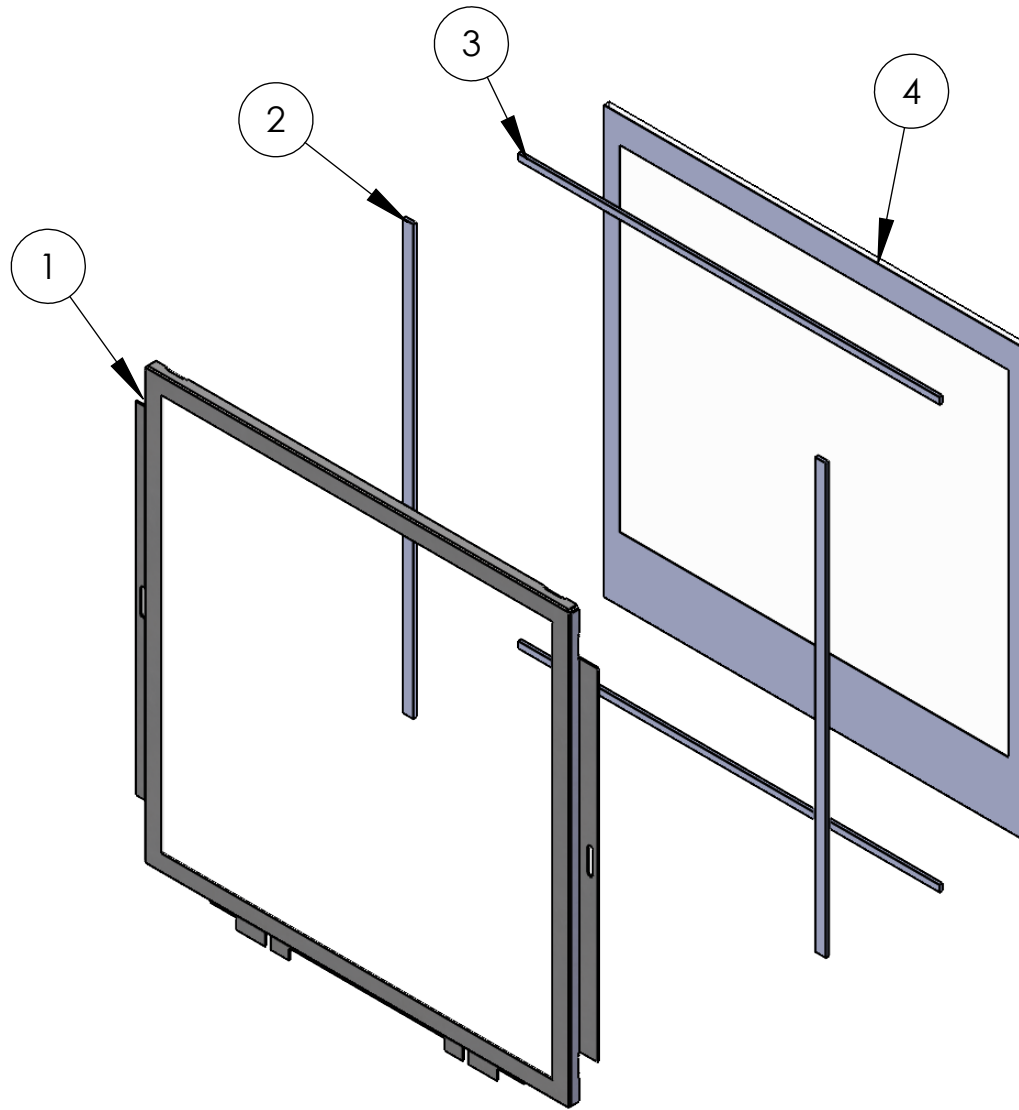

RS Glass Frame Assembly

ITEM NO.	Description	Part Number	QTY.
1	Glass Frame	UK: 5859 / China: 9042	1
2	Side Seal	5931	2
3	Top Seal	5930	2
4	Glass	5881	1

RS terminal Assembly

ITEM NO.	Description	Part Number	QTY.
1	terminal Assy	2185	1
2	flue Duct	2180	1
3	Flue Back Plate	2179	1
4	wall gasket	2107	1

RS Manual Control Assy Drawing

ITEM NO.	Description	Part Number	QTY.
1	outer Firebox	5758	1
2	comb chamber	5858	1
3	spigot gasket	2111	2
4	Flue Spigot	2169	2
5	2091 dough seal	2091	2
6	Burner support	4537	1
7	injector elbow	5856	1
8	copper washer	5866	1
9	injector tip	High(360):5867 / Low(220):5869	1
10	Rear Ceramic	4533	1
11	Side Ceramic	RH: 4532 / LH: 4610	2
12	Throat Ceramic	4534	1
13	Relief gasket	4637	1
14	Gasket Clamp	4543	1
15	bulk head pilot	Check bulk head sheet	1
16	rubber grommet	8mm: 4554	1
17	Injector pipe	5926	1
18	burner Alignment Bkt	6019	1
19	Burner assembly	3051	1
20	rubber grommet	1406	1
21	gas Valve Bracket	4538	1
22	Gas valve	5928	1
23	Gas Valve Cam	4211	1
24	Microswitch	2067	1
25	Pilot Pipe	4544	1
26	inlet pipe	4545	1
27	Inlet elbow and PTP	2189	1
28	Bezzle Plate	4542	1
29	Gasvalve Knob	3438	1
30	Glass frame assembly	check Glass frame Drawing for Part Numbers	1
31	Wire Wall Clamp	5869	1
32	Wire Clamp	5870	1