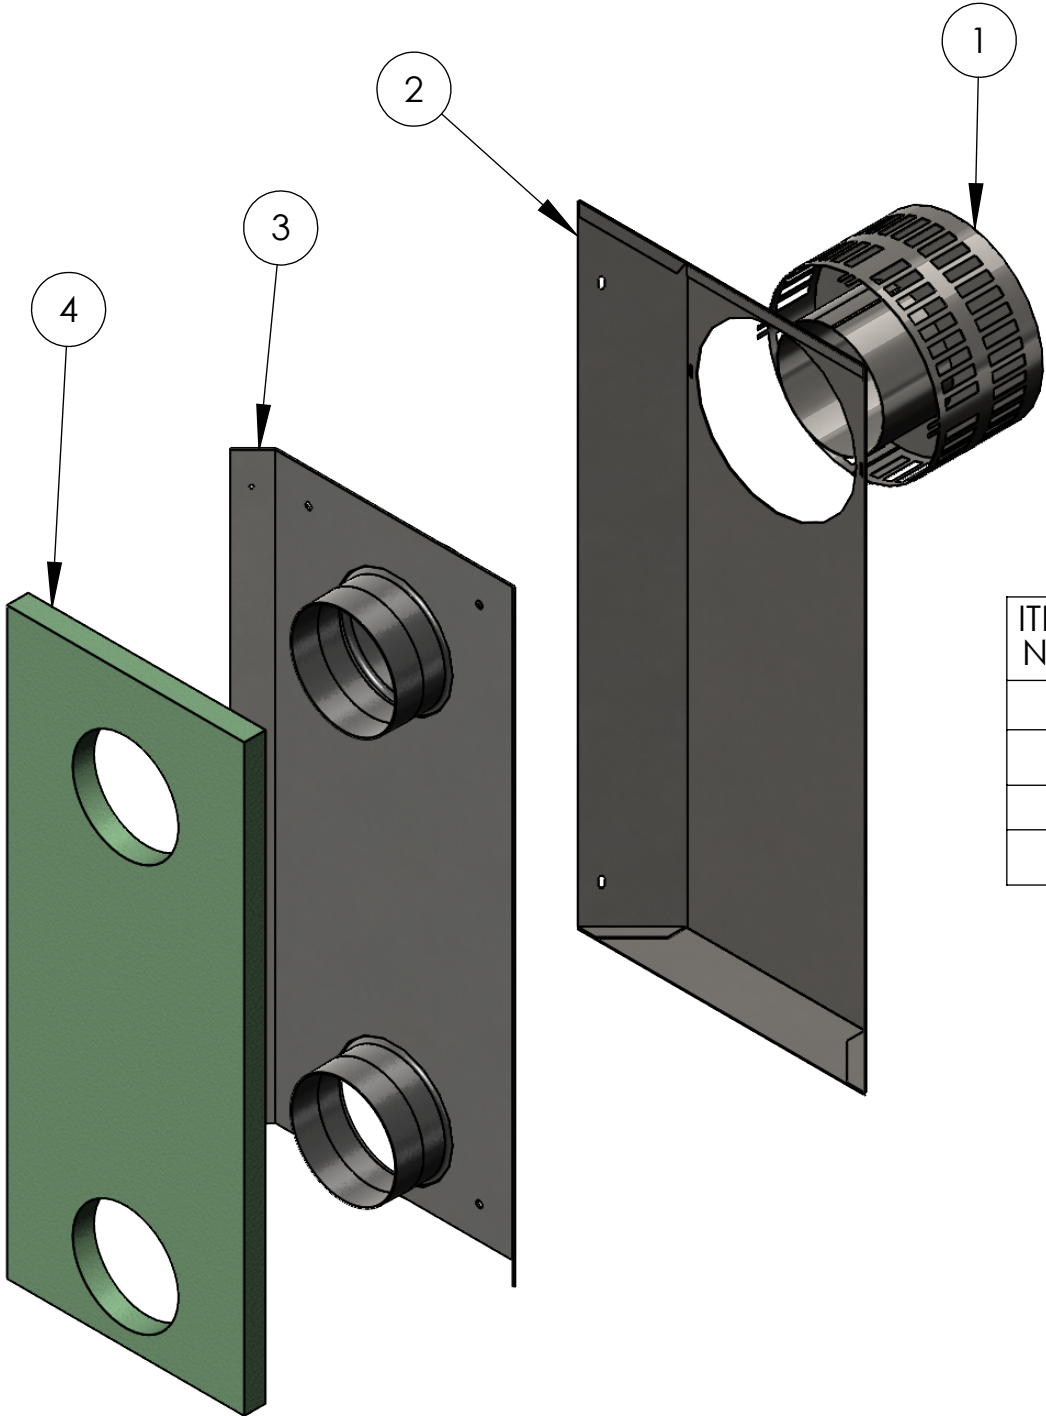

RS Glass Frame Assembly

ITEM NO.	Description	Part Number	QTY.
1	Glass Frame	UK: 5859 / China: 9042	1
2	Side Seal	5931	2
3	Top Seal	5930	2
4	Glass	5881	1

RS terminal Assembly

ITEM NO.	Description	Part Number	QTY.
1	terminal Assy	2185	1
2	flue Duct	2180	1
3	Flue Back Plate	2179	1
4	wall gasket	2107	1

RS Manual Control Assy Drawing

ITEM NO.	Description	Part Number	QTY.
1	outer Firebox	5758	1
2	comb chamber	5858	1
3	spigot gasket	2111	2
4	Flue Spigot	2169	2
5	2091 dough seal	2091	2
6	Burner support	4537	1
7	injector elbow	5856	1
8	copper washer	5866	1
9	injector tip	High(360):5867 / Low(220):5869	1
10	Rear Ceramic	4533	1
11	Side Ceramic	RH: 4532 / LH: 4610	2
12	Throat Ceramic	4534	1
13	Relief gasket	4637	1
14	Gasket Clamp	4543	1
15	bulk head pilot	Check bulk head sheet	1
16	rubber grommet	8mm: 4554	1
17	Injector pipe	5926	1
18	burner Alignment Bkt	6019	1
19	Burner assembly	3051	1
20	rubber grommet	1406	1
21	gas Valve Bracket	4538	1
22	Gas valve	5928	1
23	Gas Valve Cam	4211	1
24	Microswitch	2067	1
25	Pilot Pipe	4544	1
26	inlet pipe	4545	1
27	Inlet elbow and PTP	2189	1
28	Bezzle Plate	4542	1
29	Gasvalve Knob	3438	1
30	Glass frame assembly	check Glass frame Drawing for Part Numbers	1
31	Wire Wall Clamp	5869	1
32	Wire Clamp	5870	1